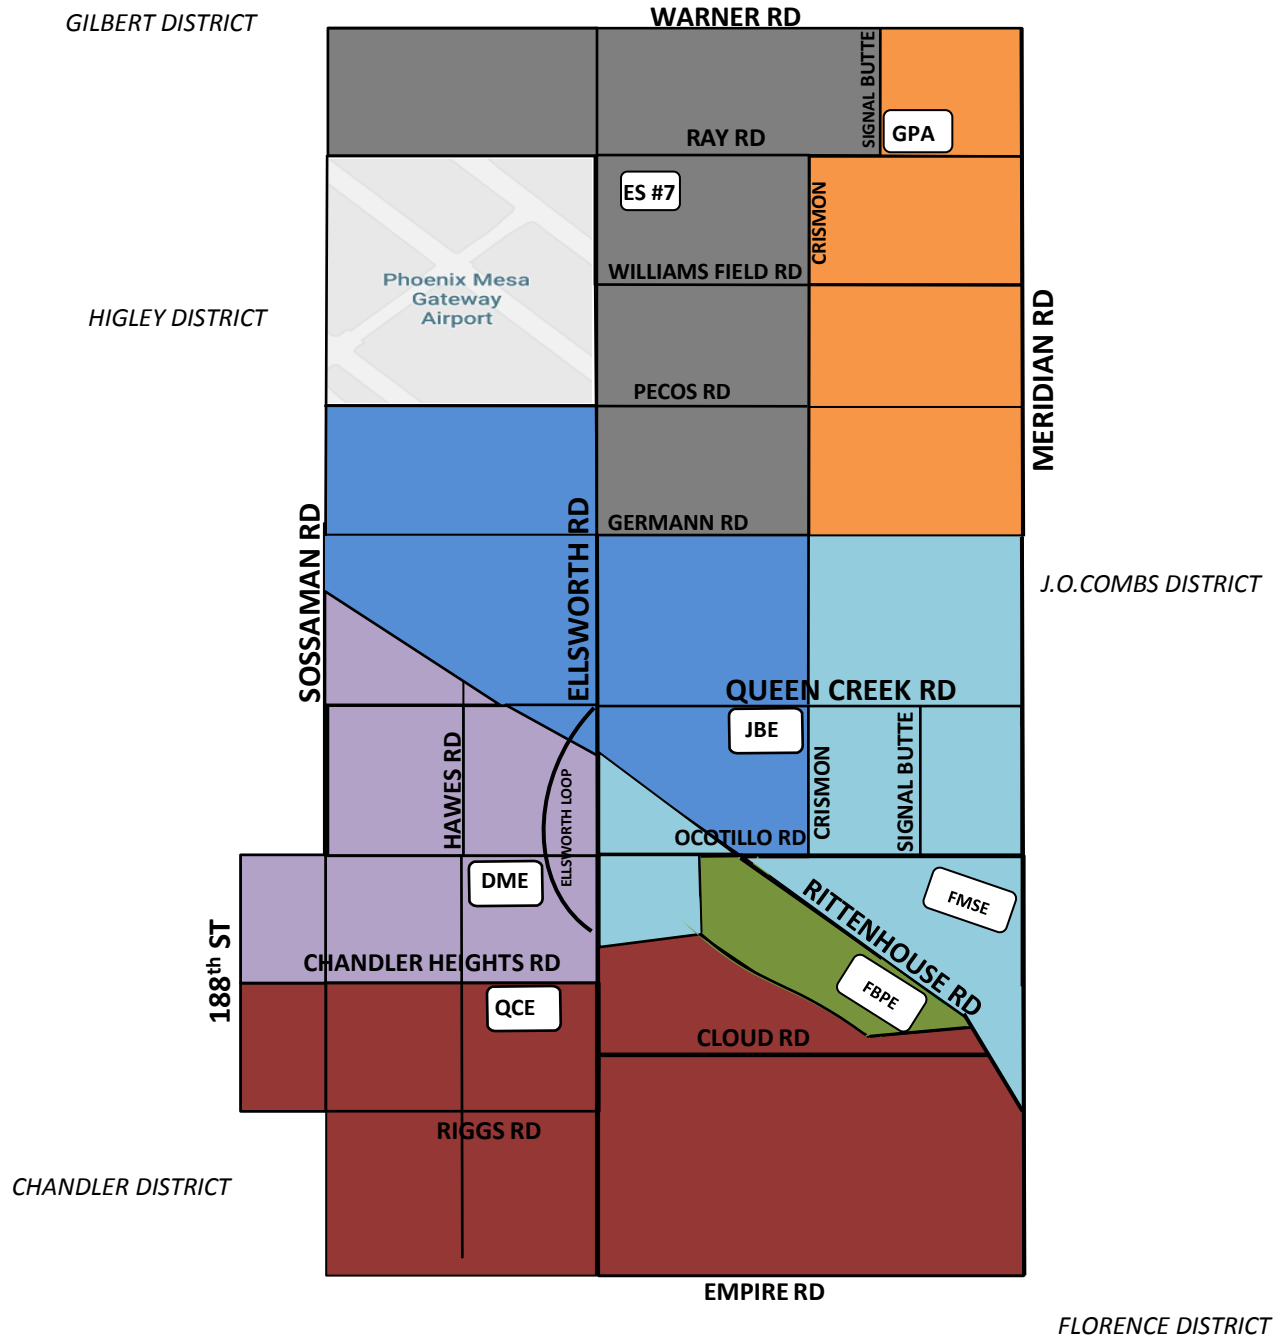

## Queen Creek Unified School District Elementary Boundary Map

Color:	School Site:	Grade(s):
	Gateway Polytechnic Academy	PreK-5
	Elementary #7	PreK-5
	Jack Barnes Elementary	K-5
	Desert Mountain Elementary	K-5
	Frances Brandon-Pickett Elementary	K-5
	Queen Creek Elementary	PreK-5
	Faith Mather Sossaman Elementary	PreK-5